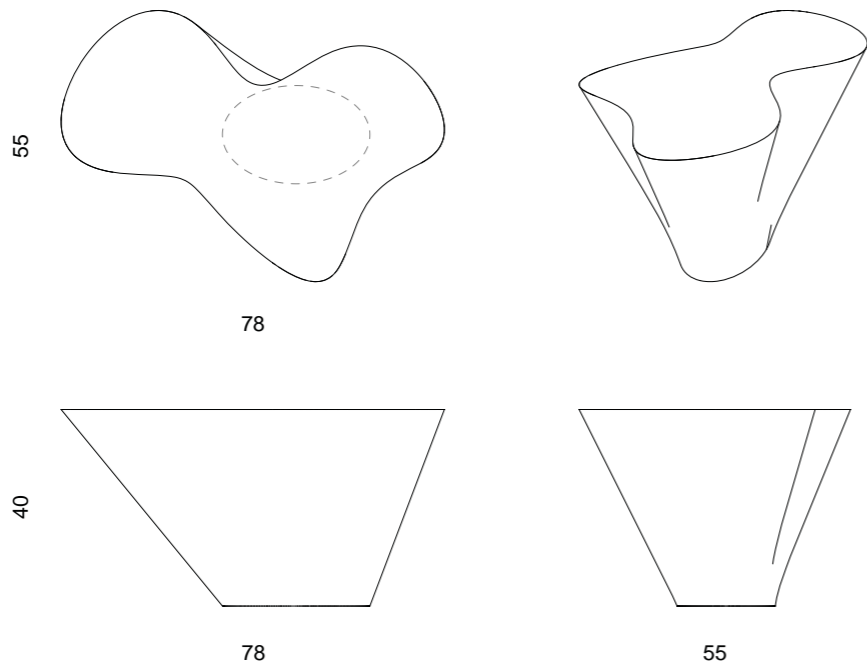

Ref. no.: d001.008.004
Design: Ângelo Branquinho Duarte and Marta Dabraio Silva, architects
Side table in polished marble.
Limited edition of twelve units.

Marble is a natural material subject to variations in colour, veins and texture due to the genesis of the rock. These features make every piece unique and unrepeatable.