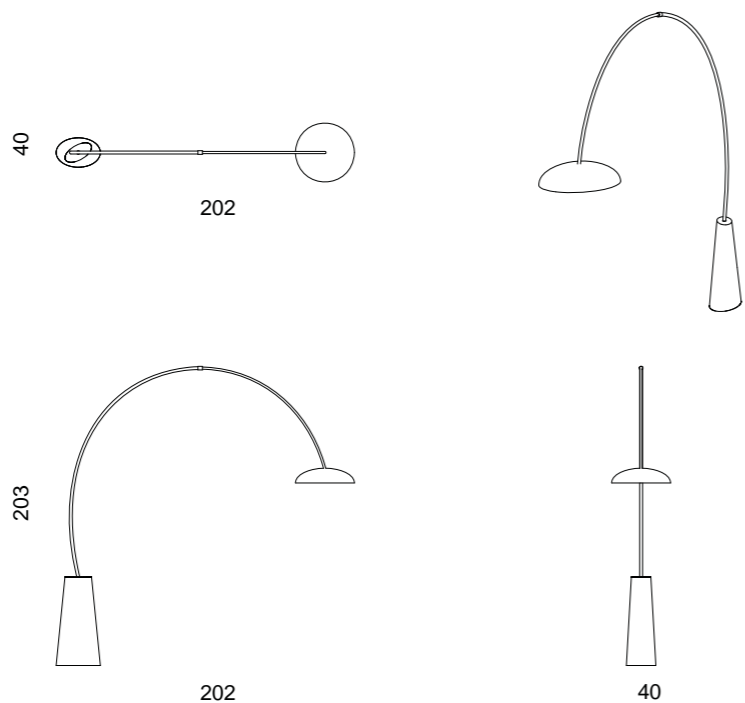

Ref. no.: d001.003.006
Design: Ângelo Branquinho Duarte and Marta Dabraio Silva, architects
Floor lamp in steel with base in polished marble.
Limited edition of twelve units.

Marble is a natural material subject to variations in colour, veins and texture due to the genesis of the rock. These features make every piece unique and unrepeatable.