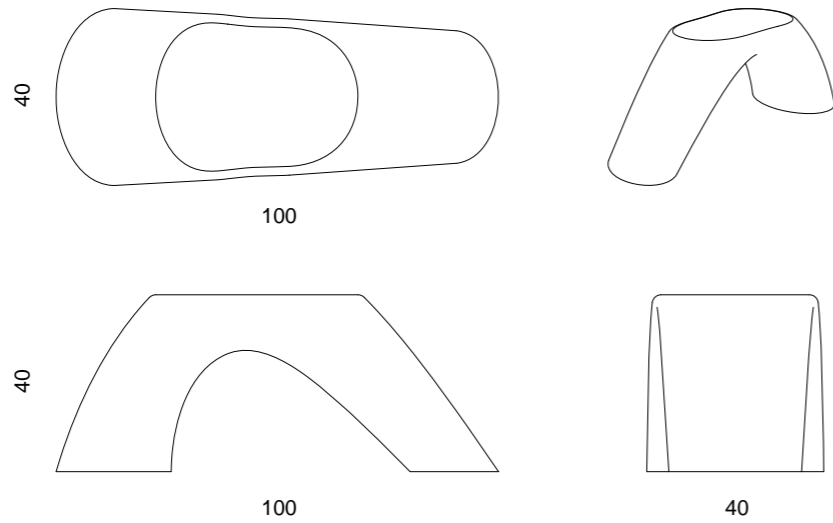

Ref. no.: d001.008.006
Design: Ângelo Branquinho Duarte and Marta Dabraio Silva, architects
Stool in polished marble.
Limited edition of twelve units.

Marble is a natural material subject to variations in colour, veins and texture due to the genesis of the rock. These features make every piece unique and unrepeatable.