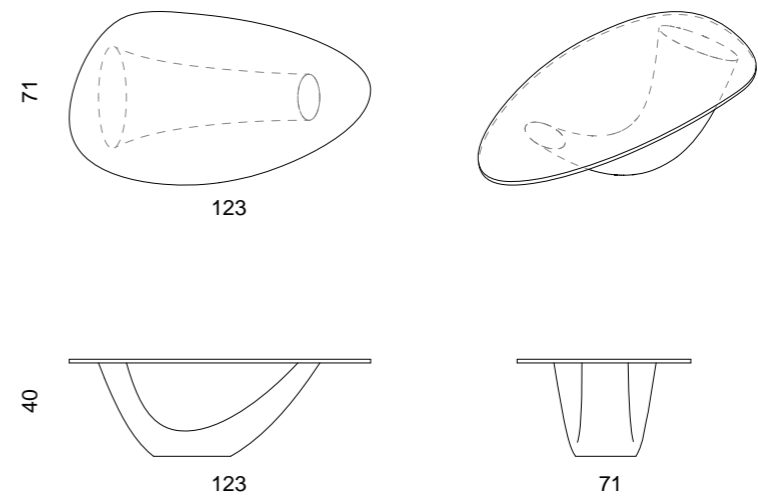

Ref. no.: d001.003.003
Design: Ângelo Branquinho Duarte and Marta Dabraio Silva, architects
Coffee table in polished marble with glass top.
Limited edition of twelve units.