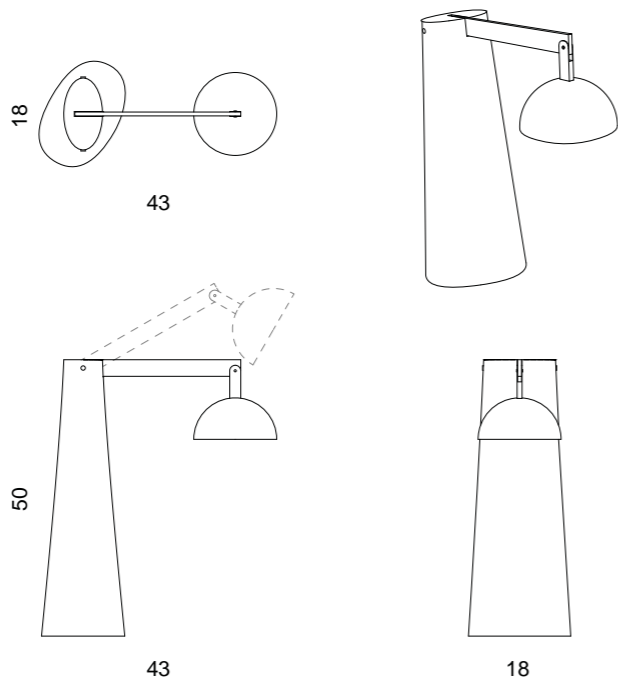

Ref. no.: d001.003.008
Design: Ângelo Branquinho Duarte and Marta Dabraio Silva, architects
Desk lamp in steel and polished marble.
Limited edition of twelve units.

Marble is a natural material subject to variations in colour, veins and texture due to the genesis of the rock. These features make every piece unique and unrepeatable.