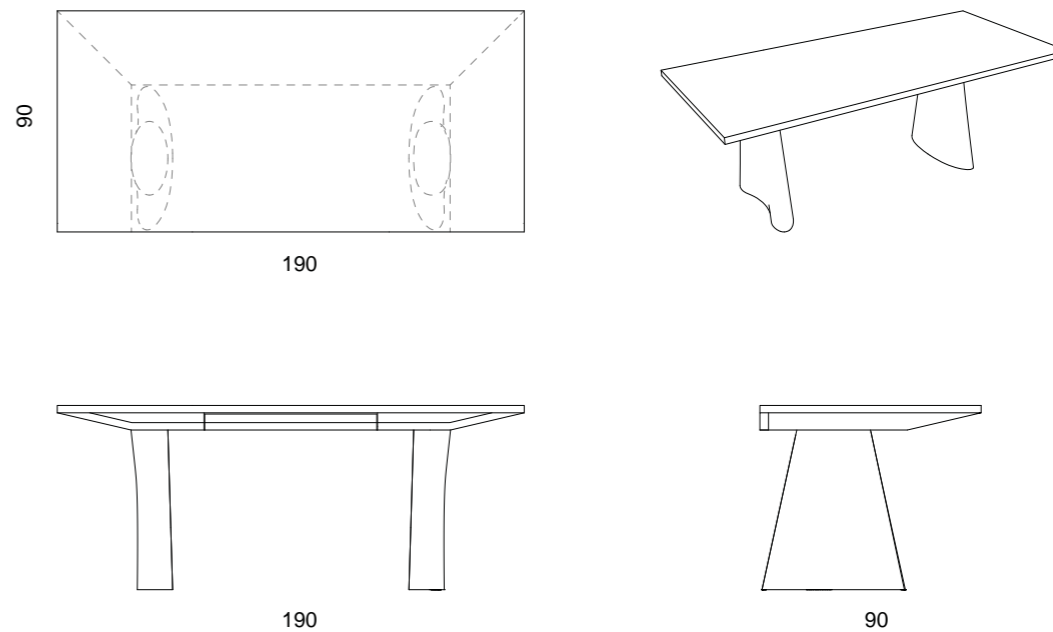

Ref. no.: d001.003.007
Design: Ângelo Branquinho Duarte and Marta Dabraio Silva, architects
Desk with polished marble legs and wooden top.
Limited edition of six units.