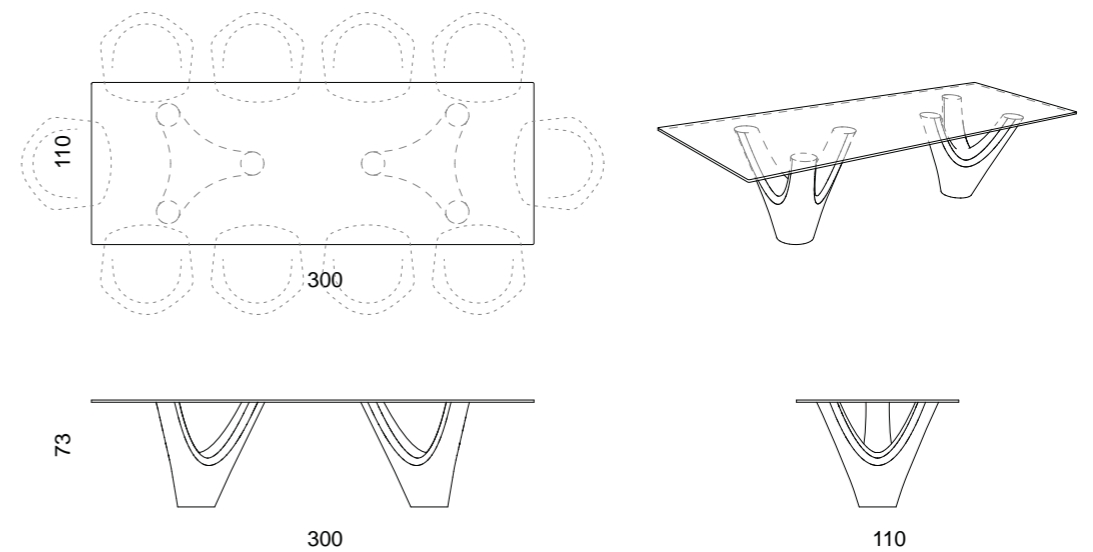

Ref. no.: d001.001.011
Design: Ângelo Branquinho Duarte and Marta Dabraio Silva, architects
Dining table for ten in polished marble with glass top.
Limited edition of six units.