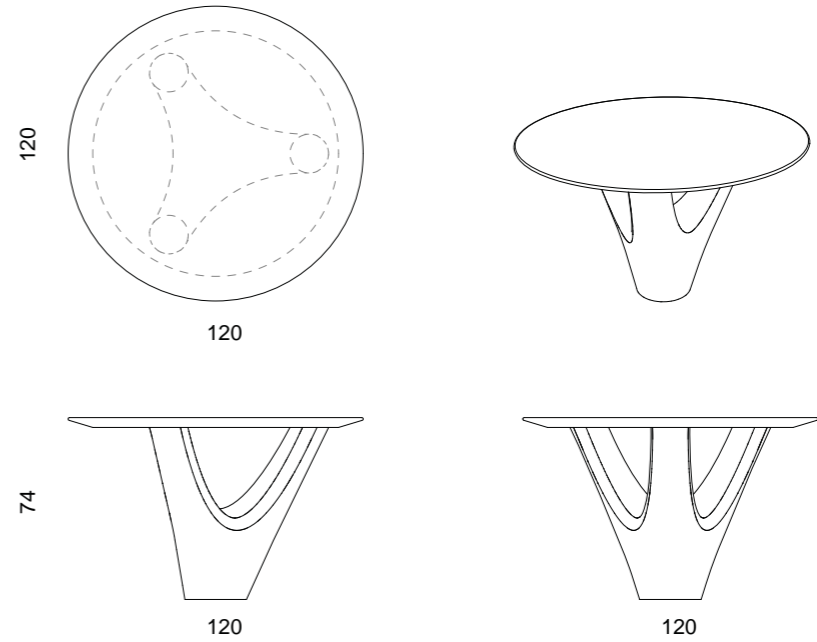

Ref. no.: d001.008.005
Design: Ângelo Branquinho Duarte and Marta Dabraio Silva, architects
Round table in polished marble.
Limited edition of six units.