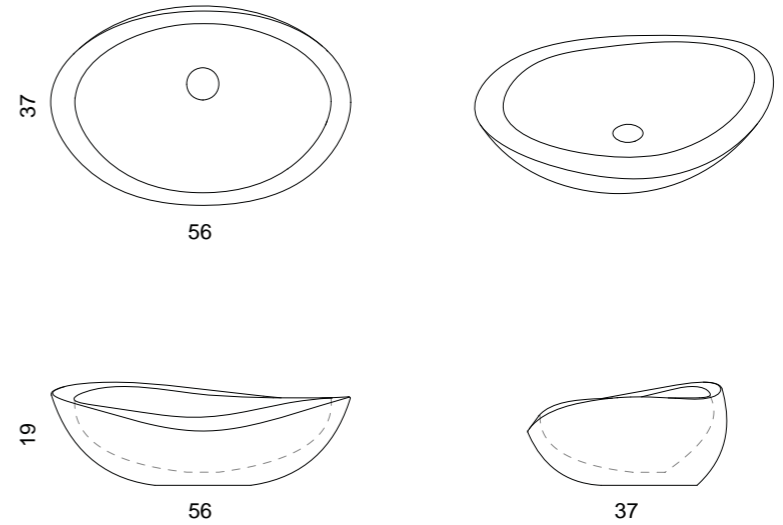

Ref. no.: d001.006.002
Design: Ângelo Branquinho Duarte and Marta Dabraio Silva, architects
Washbasin in polished marble.
Limited edition of twelve units.