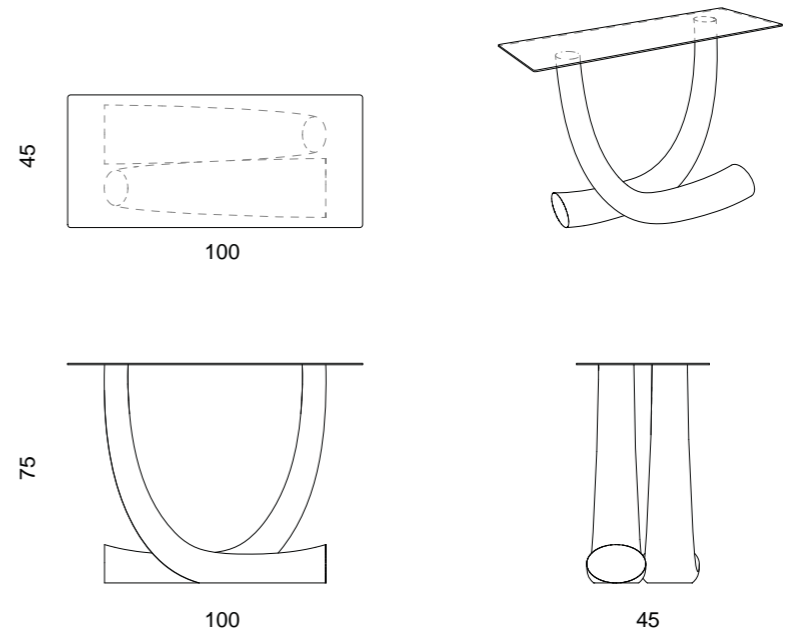

Ref. no.: d001.002.001
Design: Ângelo Branquinho Duarte and Marta Dabraio Silva, architects
Side table in polished marble with glass top.
Limited edition of six units.