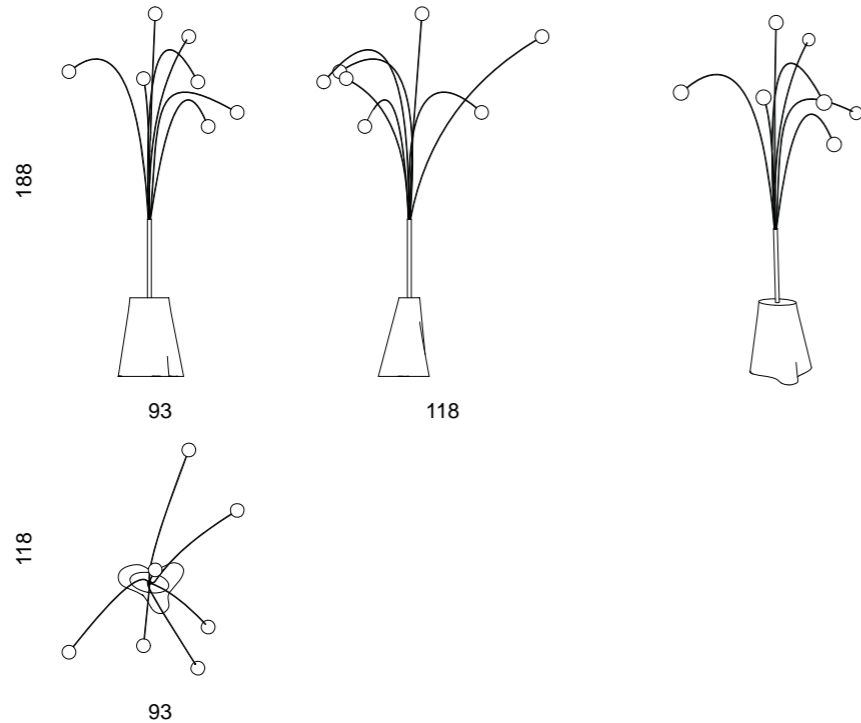

Ref. no.: d001.001.012
Design: Ângelo Branquinho Duarte and Marta Dabraio Silva, architects
Floor lamp in steel with base in polished marble.
Limited edition of twelve units.

Marble is a natural material subject to variations in colour, veins and texture due to the genesis of the rock. These features make every piece unique and unrepeatable.