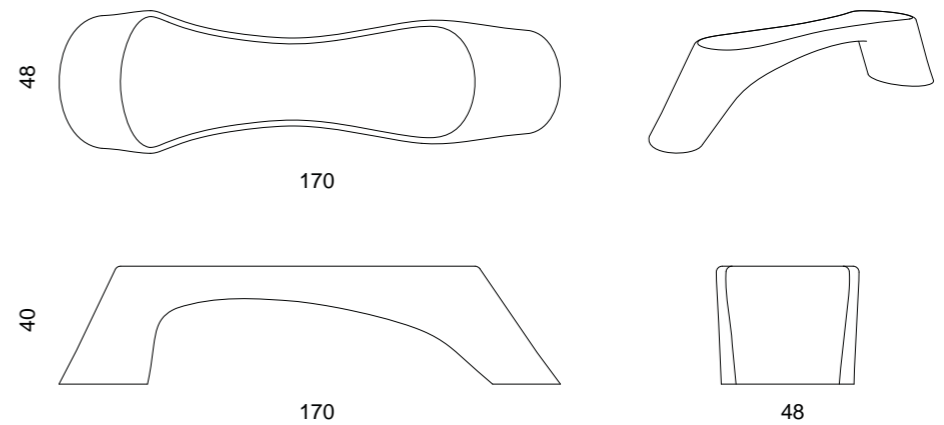

Ref. no.: d001.008.008
Design: Ângelo Branquinho Duarte and Marta Dabraio Silva, architects
Bench for two in polished marble.
Limited edition of twelve units.