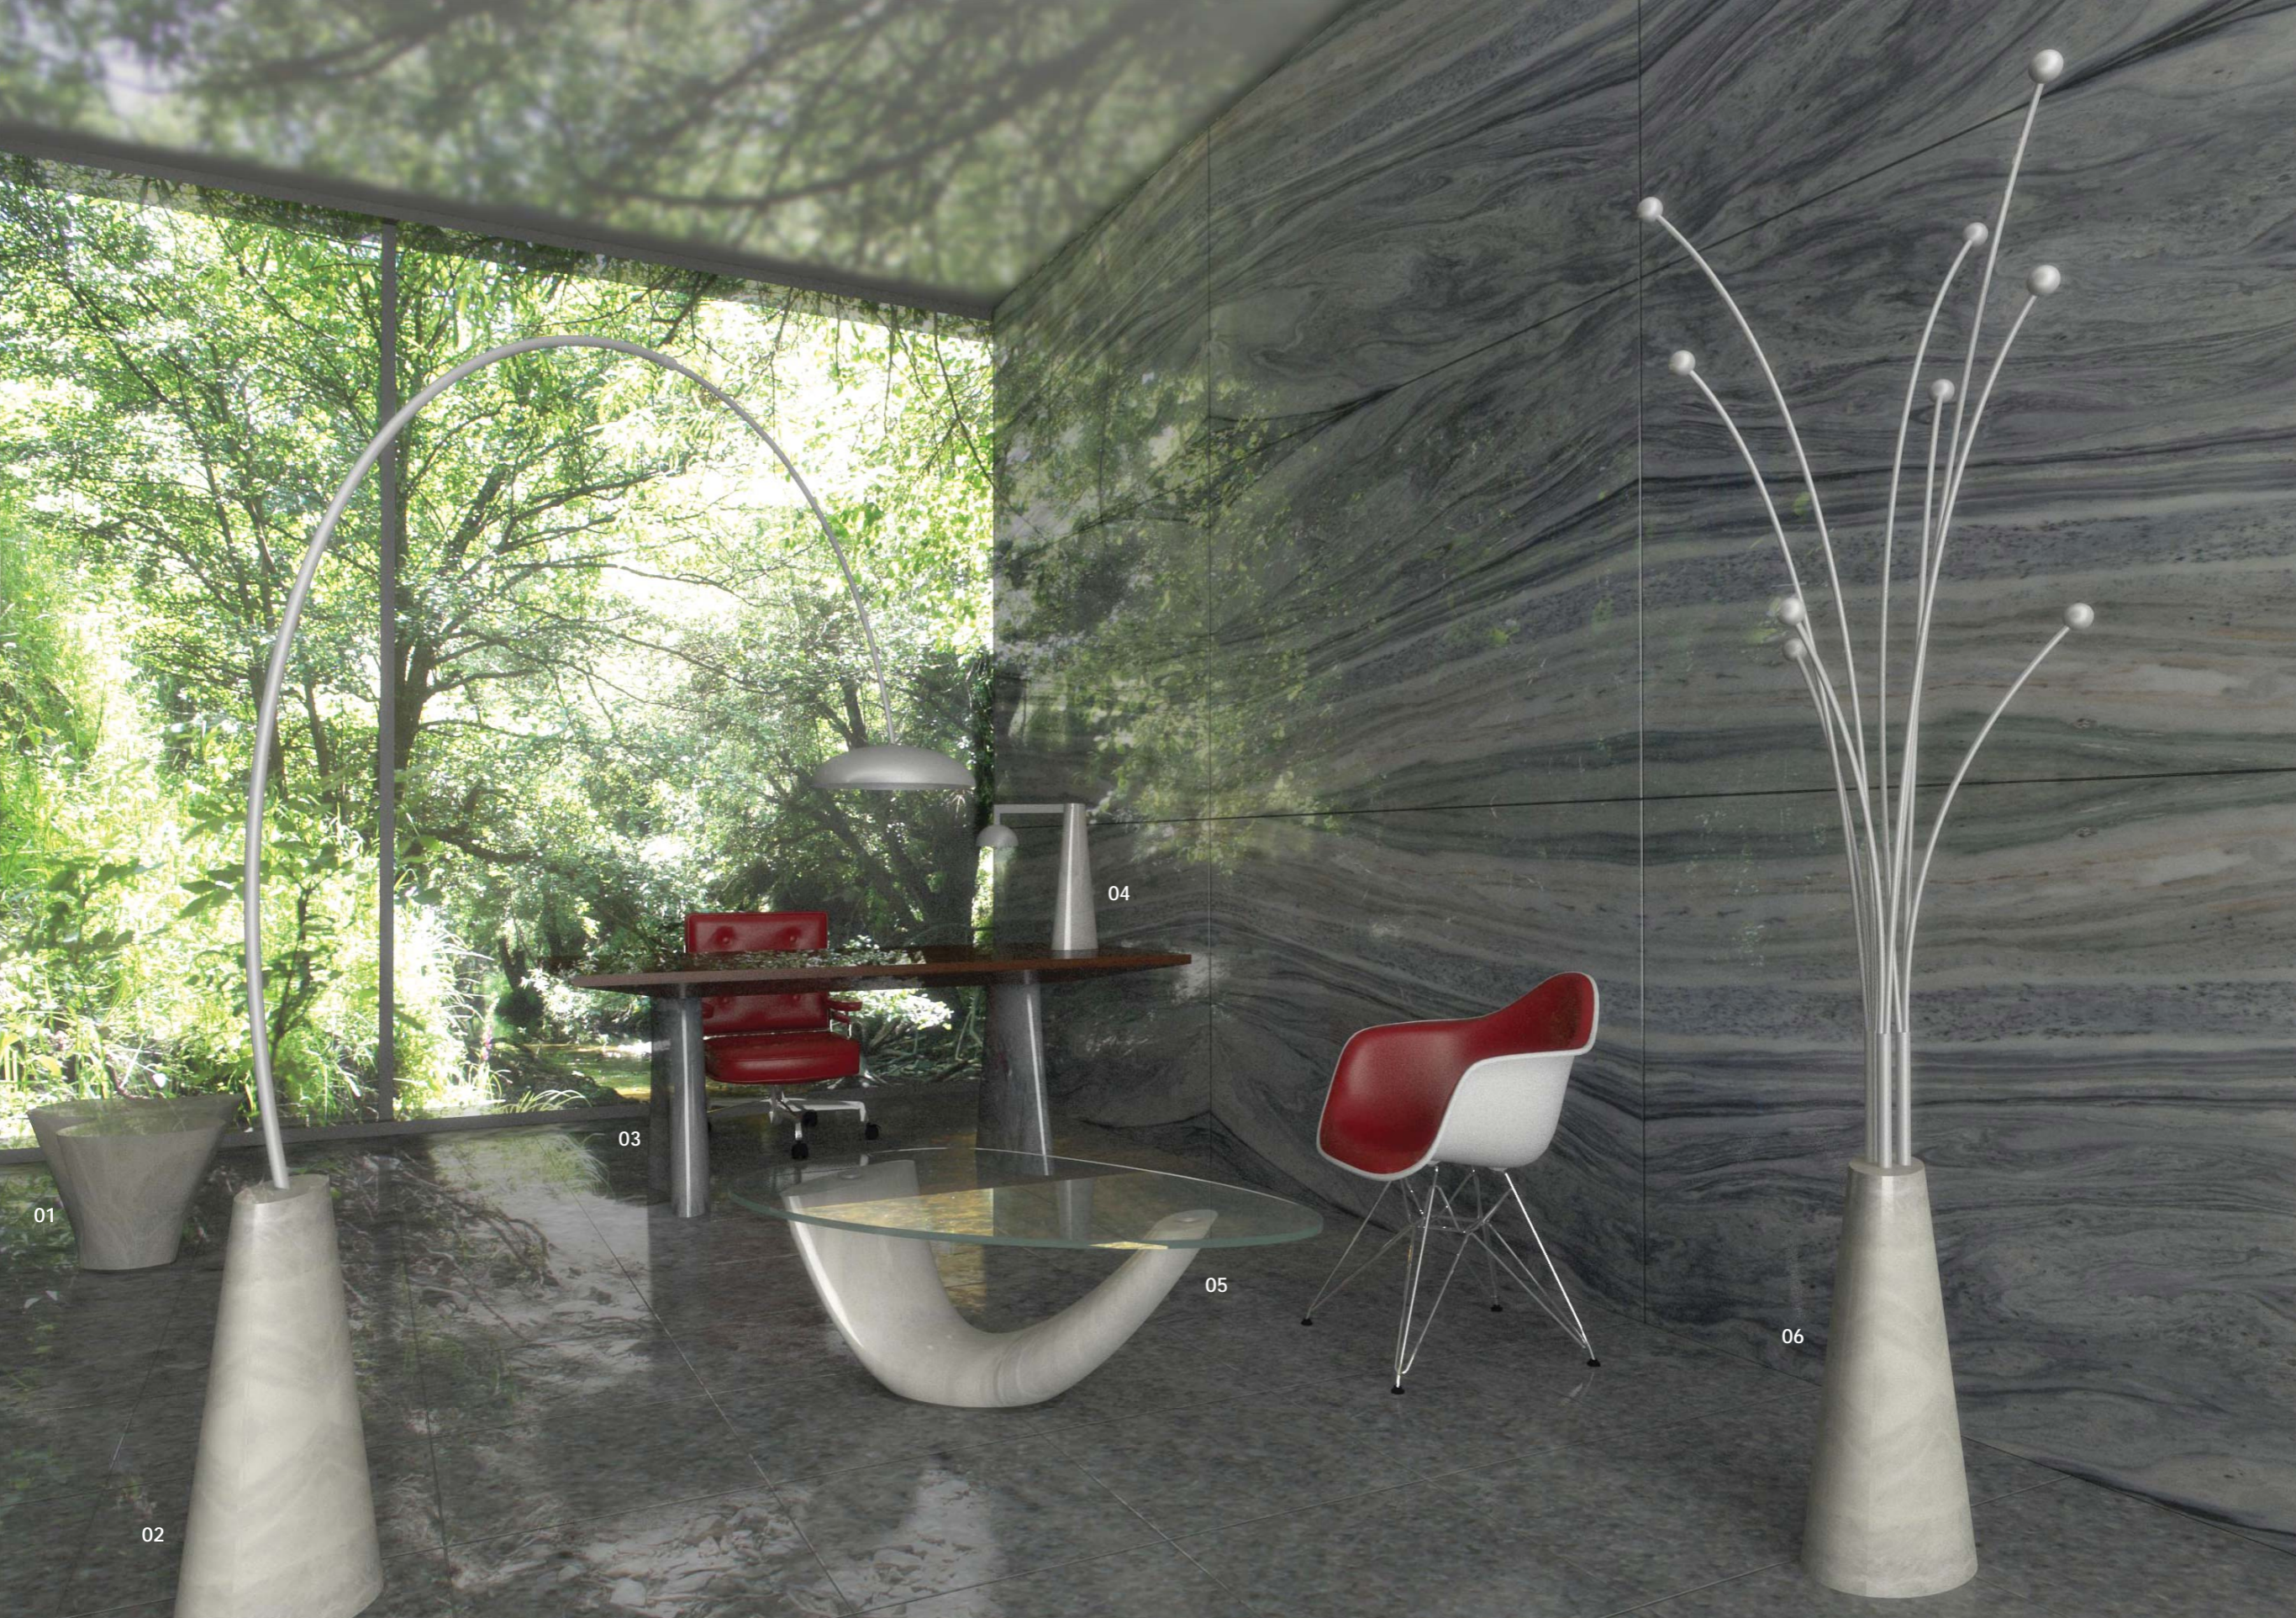

01

02

03

04

05

06

01 metamorfosi ref. no. d001.008.004_ 02 traiettoria ref. no. d001.003.006_ 03 radici ref. no. d001.003.007_ 04 idea ref. no. d001.003.008_ 05 avorio ref. no. d001.003.003_ 06 famiglia ref. no. d001.002.005