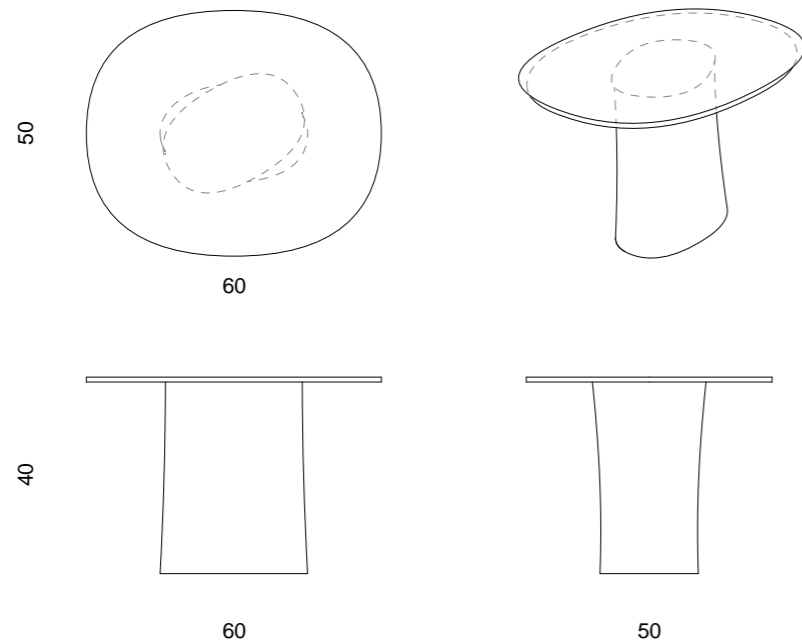

Ref. no.: d001.001.004
Design: Ângelo Branquinho Duarte and Marta Dabraio Silva, architects
Side table in polished marble with glass top.
Limited edition of twelve units.

Marble is a natural material subject to variations in colour, veins and texture due to the genesis of the rock. These features make every piece unique and unrepeatable.