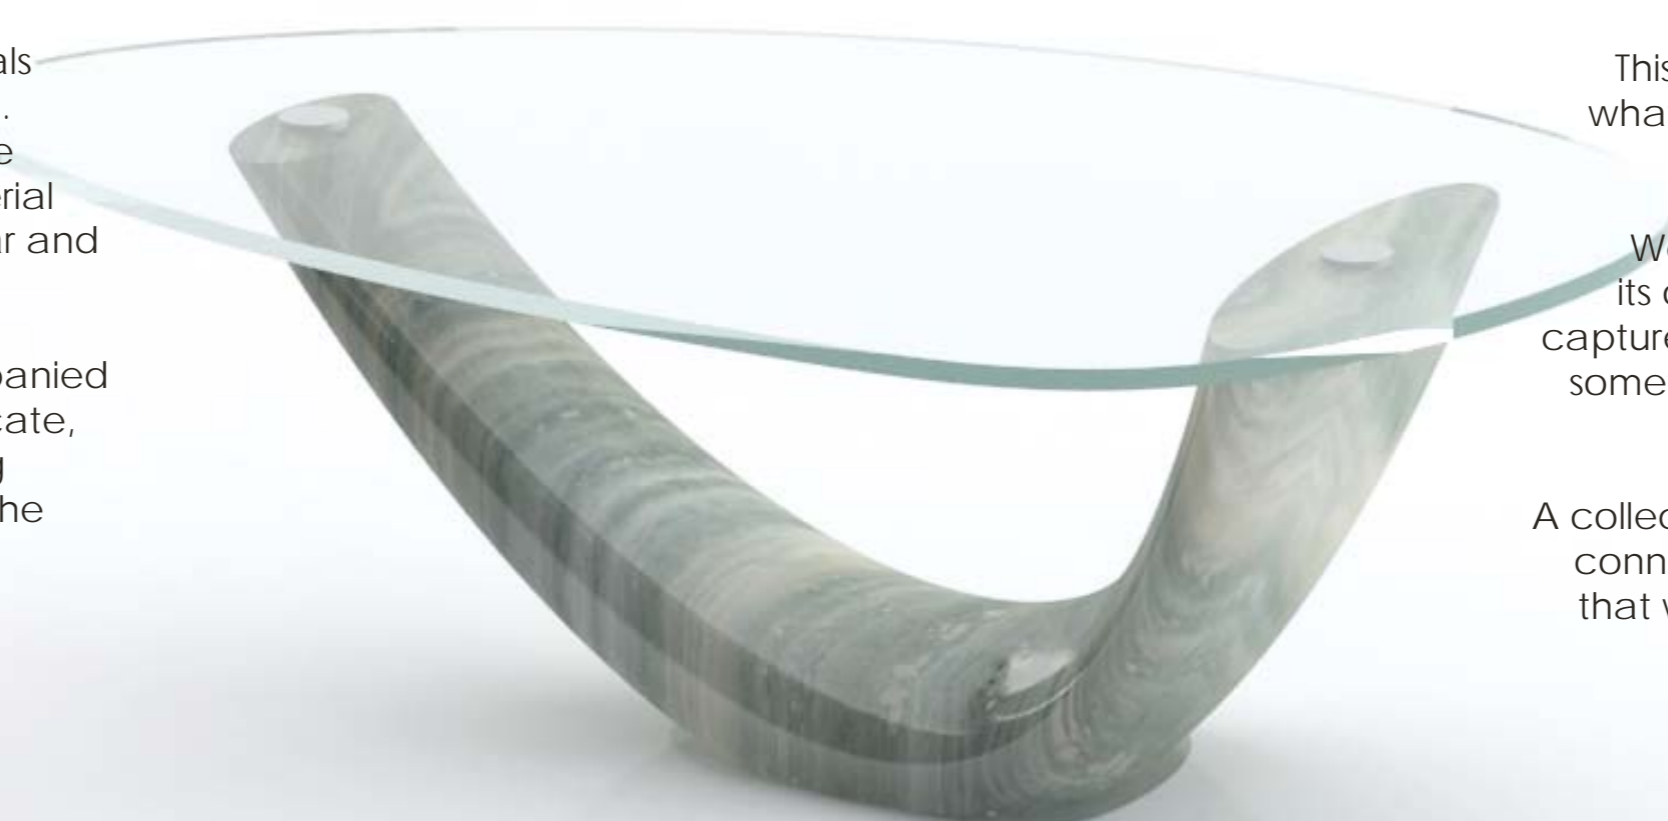

natura scultorica

— limited edition —

“Exclusiveness” is the word that best defines the dappiù spirit.

The ancestral knowledge of the best marble masons joins the unique drawings of innovative designers, resulting in furniture that represents the perfect combination of timelessness and contemporaneity.

We work with fine materials and marble is our passion. The unique features of the block of this natural material make each piece singular and unrepeatable.

All our works are accompanied by an authenticity certificate, your guarantee of having purchased a piece with the original dappiù design.

This collection is a tribute to what we hold most essential: Nature.

We sought inspiration from its organic shapes, trying to capture its underlying balance, sometimes precarious, always beautiful.

A collection that celebrates the connection to our origins and that will bring harmony to the spaces that will house it.

dappiù