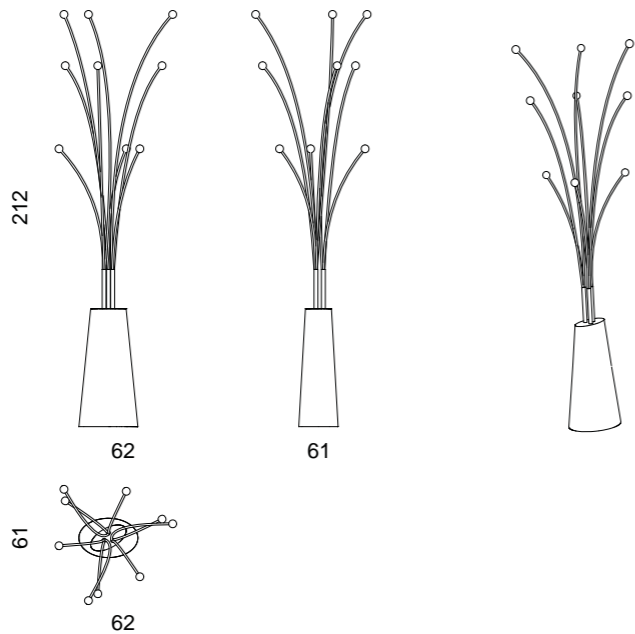

Ref. no.: d001.002.005
Design: Ângelo Branquinho Duarte and Marta Dabraio Silva, architects
Coat stand in steel with base in polished marble.
Limited edition of twelve units.

Marble is a natural material subject to variations in colour, veins and texture due to the genesis of the rock. These features make every piece unique and unrepeatable.